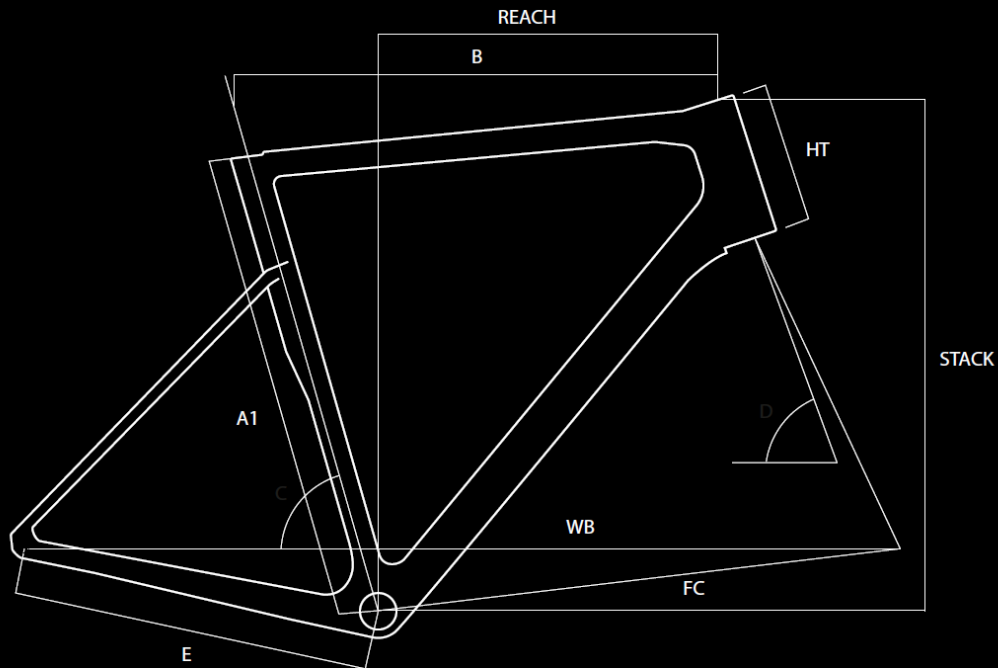

sedlo
Selle Italia Novus Boost Evo SuperFlow

náboj přední
Microtech alloy, 24 holes

náboj zadní
Microtech alloy, 24 holes

řetěz
Shimano 105, 12 speed

kazeta
Shimano 105 11-34T, 12 speed

dráty
Sapim black stainless steel

ráfky
Microtech MRlite disc aluminium 25mm, 19mm internal channel, tubeless ready

pláště
Continental Ultra Sport, 28 mm

a151
ASD3244

obj.c.
ASD3244

omotávka
Basso Logo Handlebar Tape 2 mm

Geometrie

A1	Bike Size	45	48	51	53	56	58	61
B	Top Tube (mm)	505	515	525	545	560	575	590
R	Reach (mm)	371,1	371,1	374,5	380,4	382,1	384,4	385,5
S	Stack (mm)	538,9	538,9	563,4	575,9	602,4	625,4	650,4
C	Seat Tube Angle (°)	76	75	75	74	73,5	73	72,5
D	Steering Tube Angle (°)	71,8	71,8	72	72,3	73,5	73,5	74
E	Chain-stay Length (mm)	404	404	404	404	406	410	410
F	BB to Fork Length (mm)	576,9	576,9	586,4	593,2	590	599	602
HT	Headtube (mm)	125	125	150	162	180	204	228

Obdélníkový systém

Obdélníkový systém